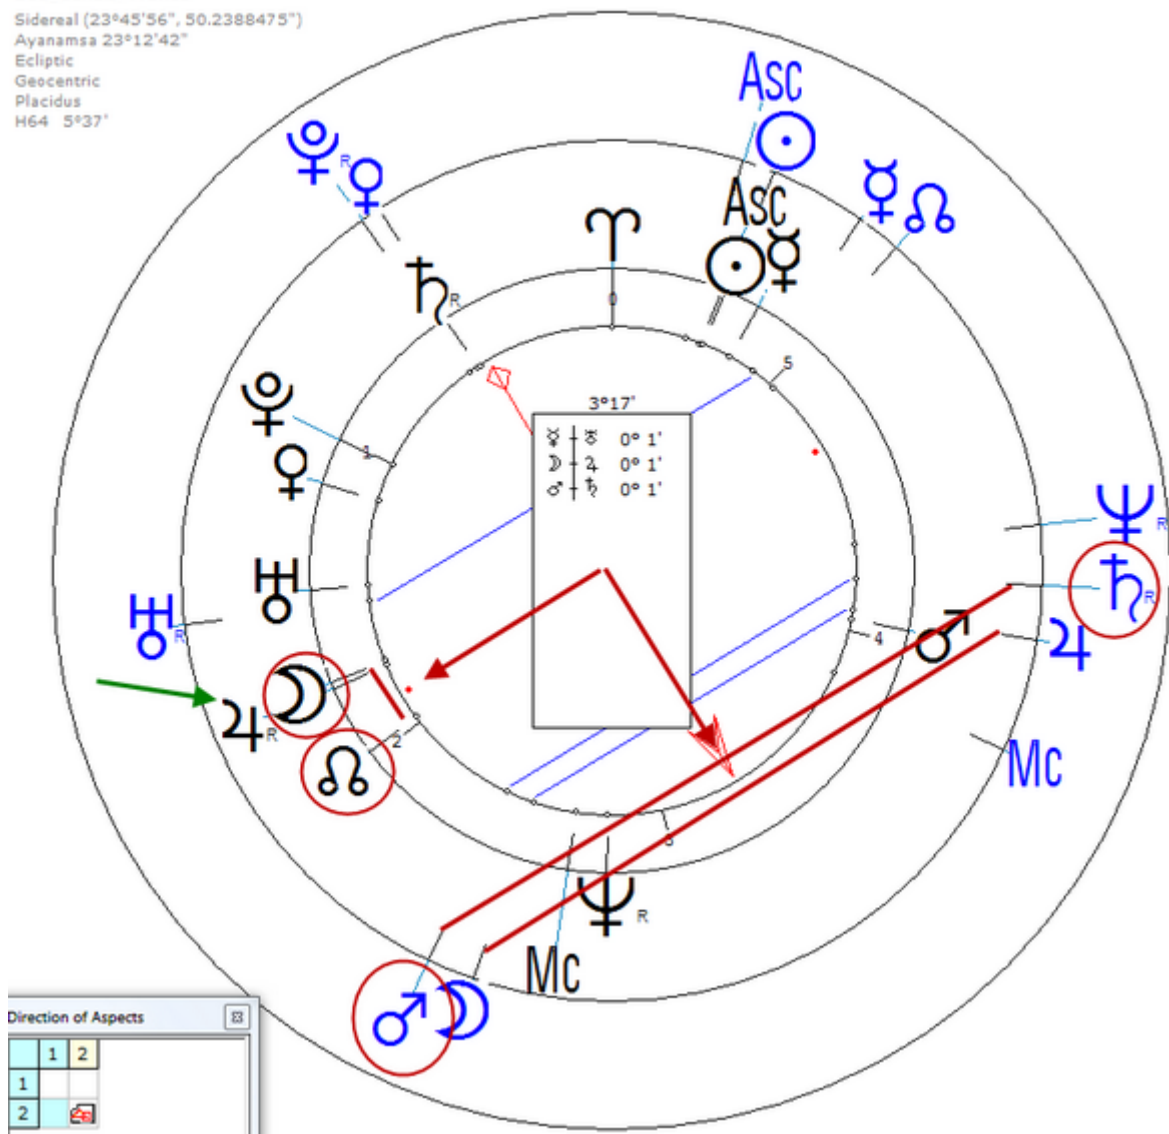

Libault, Catherine

17 May 1960 at 14:14 (= 2:14 PM)Bouguenais, France, 47n11, 1w37

French homicide.

<https://www.astro.com/astro-databank/Libault,_Catherine>

Poisoned her two children and then committed suicide 9/15/1986 Nantes.

Solar Return (Harmonic 64)

Solar $\sigma/\hbar = \mathcal{D}_n/\delta_n$

moon-jupiter harmonic repeats in the solar.

Libault, Catherine

17 May 1960 Tue 14:14 (GMT+1) 47n11 1e37
Bouguenais, France

Sidereal (23°45'56", 50.2388475")

Ayanamsa 23°12'42"

Ecliptic

Geocentric

Placidus

H64 5°37'